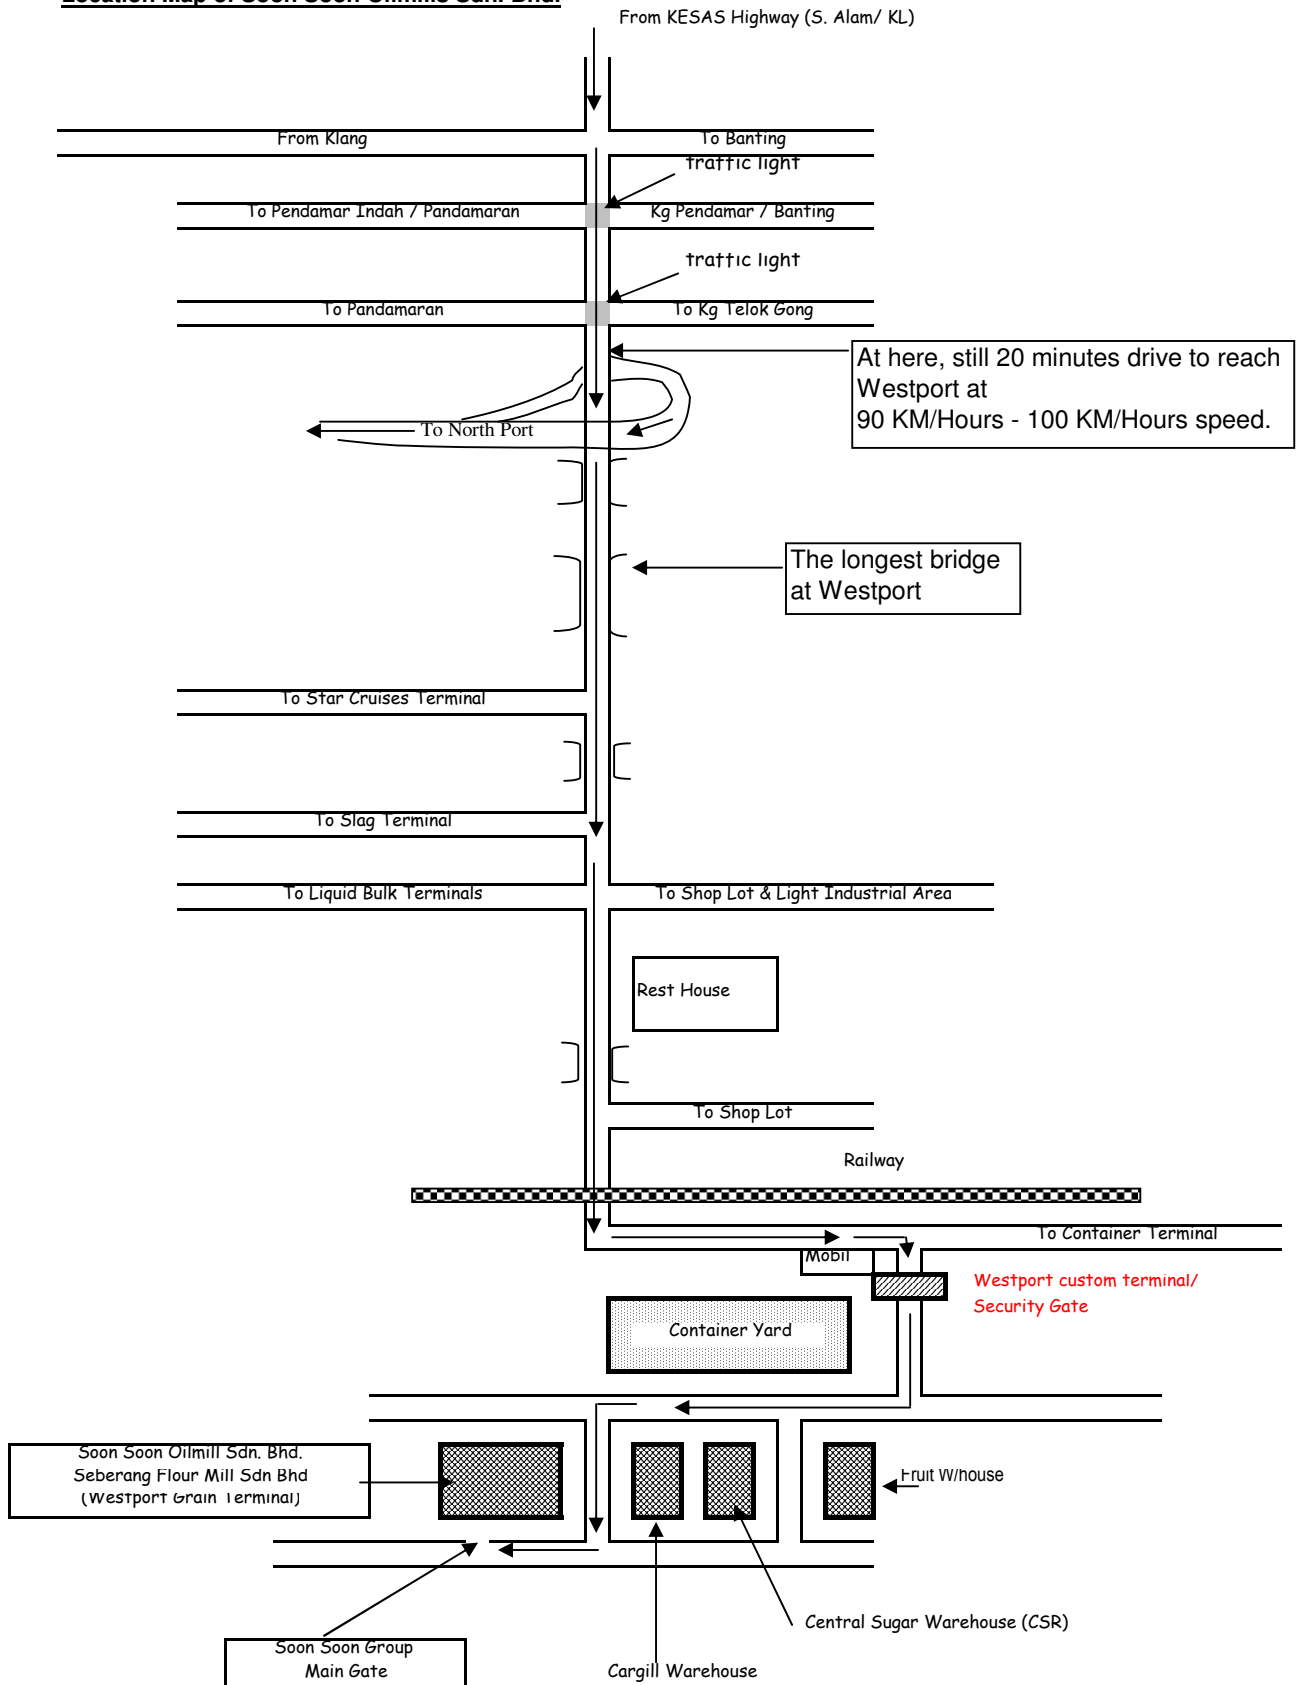

Location Map of Soon Soon Oilmills Sdn. Bhd.

Please get the temporary / visitor port pass at Westport Custom/Security Gate to enter Westport area.

Call us at 03 3101 1188 if you have any enquiries

SOON SOON OILMILLS SDN BHD
 SEBERANG FLOUR MILL SDN BHD (A member of Soon Soon Group)
 Plot 55711, Jalan Mawar, Pelabuhan Barat, 42920 Pulau Indah, Selangor.
 TEL : 03-3101 1188 FAX:03-3101 1355